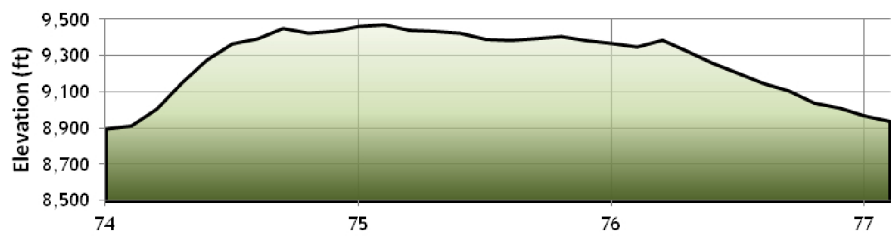

- Ref. Points
- Aid Stations
- Aid/Crew Access
- Wasatch 100 Route

**Elevation Profile:**  
Scale varies from sheet to sheet & depicts route between the two aid stations on the map.